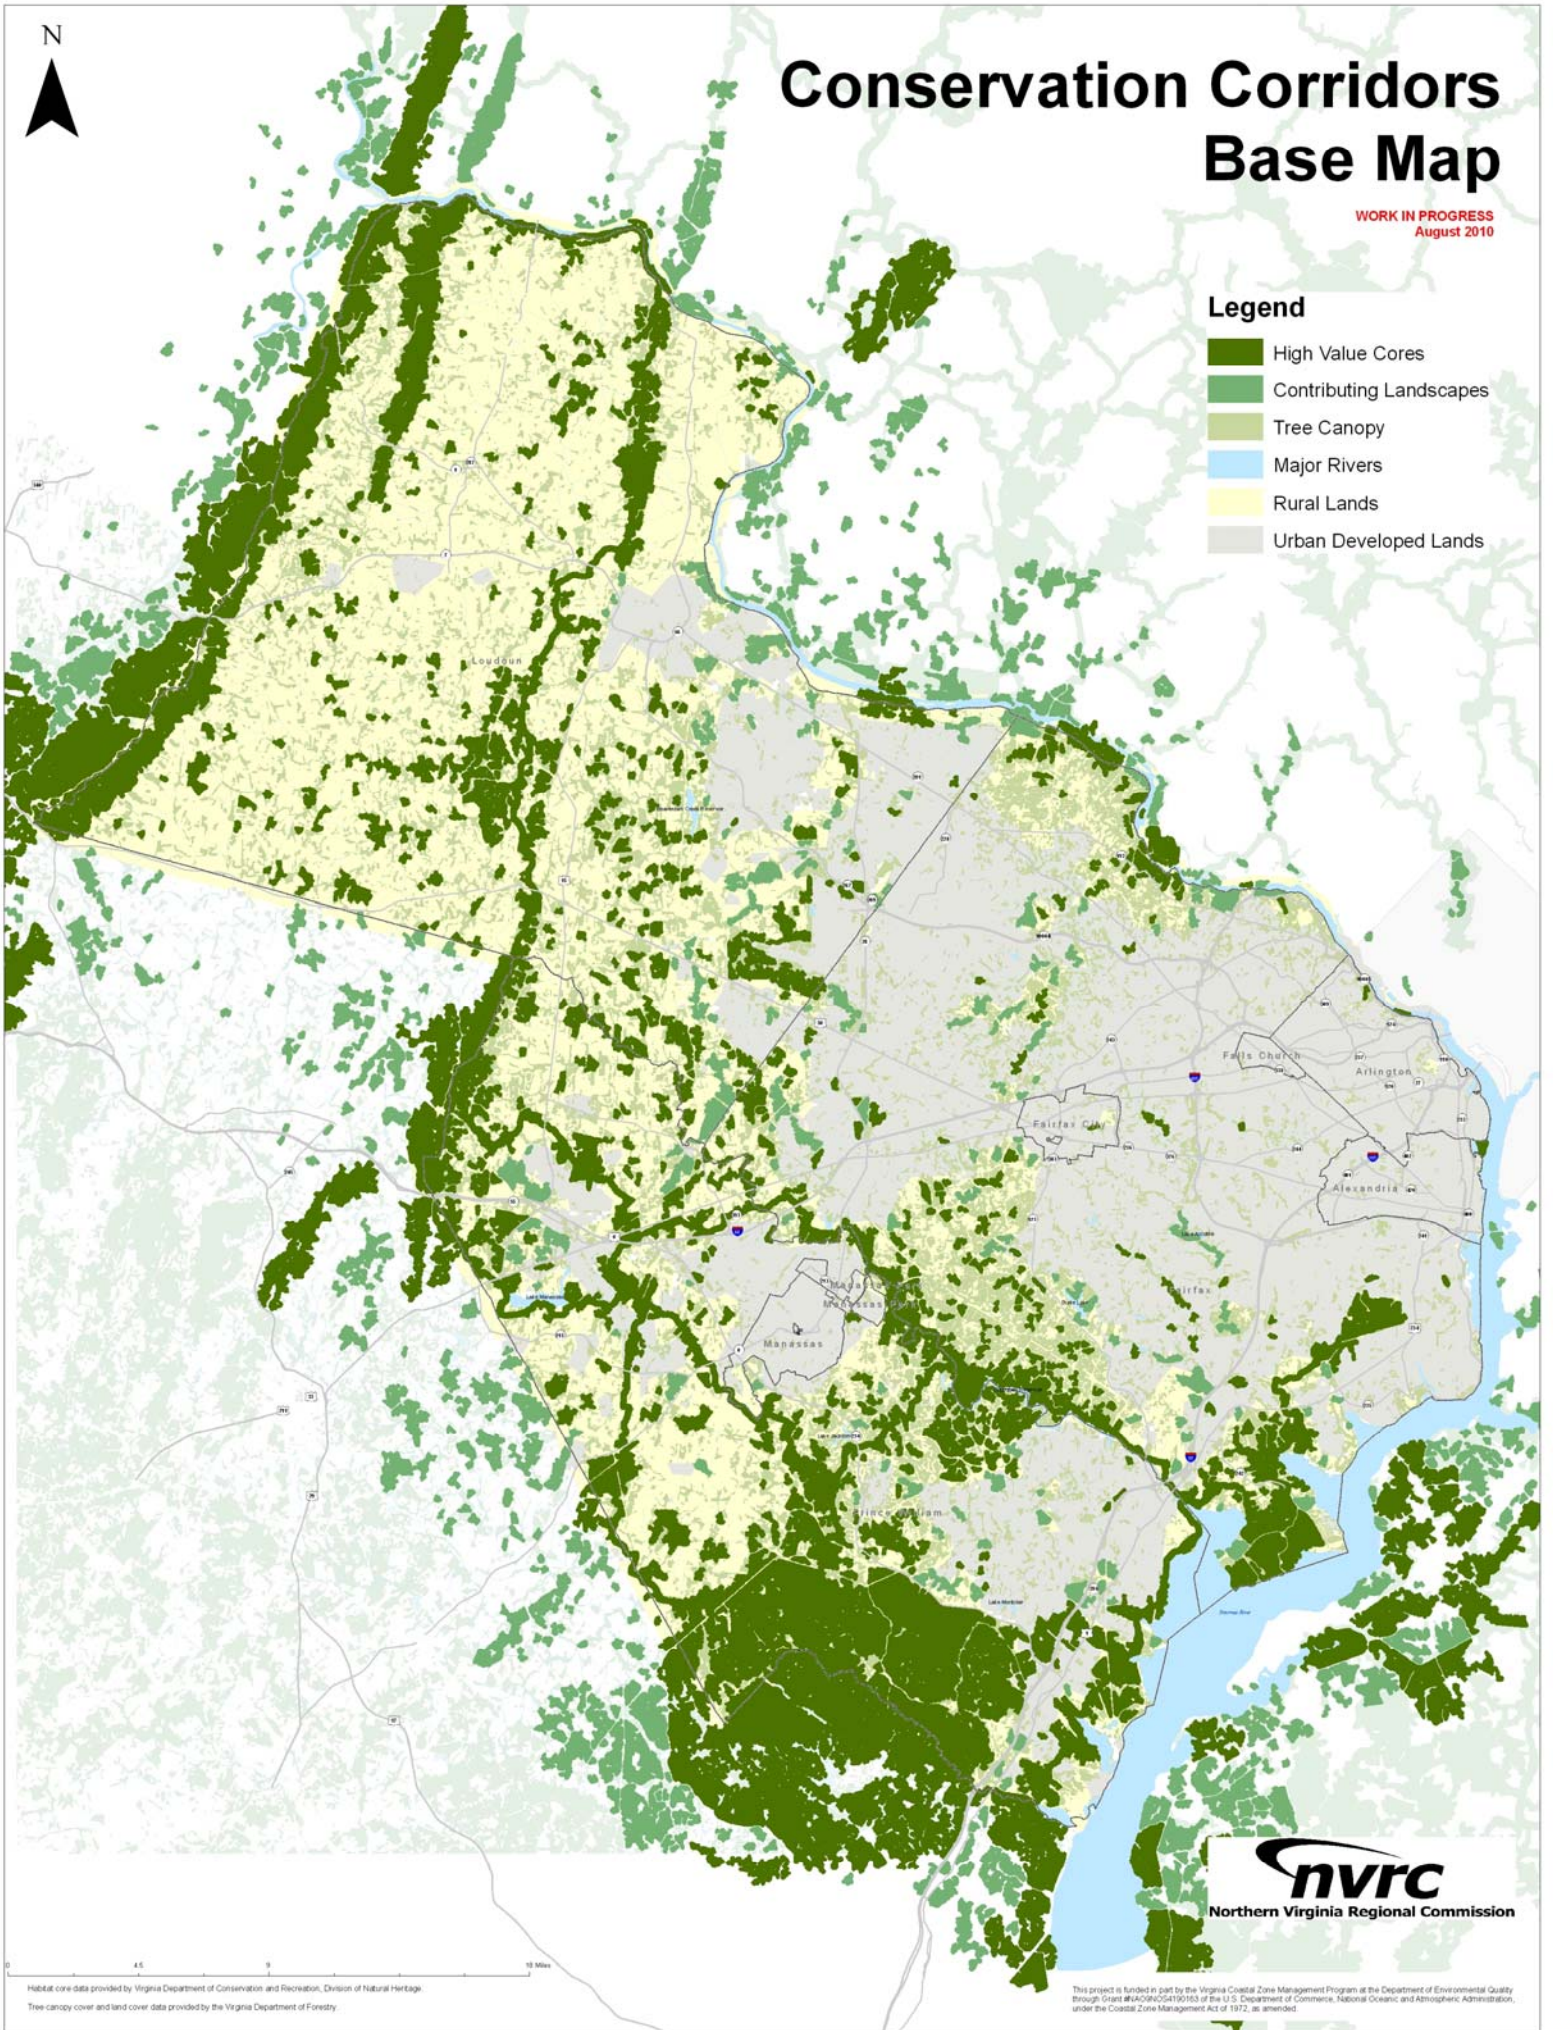

N

Conservation Corridors Base Map

WORK IN PROGRESS
August 2010

Legend

- High Value Cores
- Contributing Landscapes
- Tree Canopy
- Major Rivers
- Rural Lands
- Urban Developed Lands